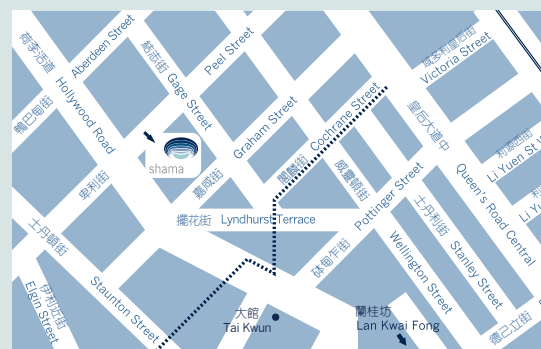

Refresh and Retreat

ONYX Clean Initiative

ONYX Clean Initiative is our commitment to your health and safety to assure you of our dedication to cleanliness at every step of your journey. From arrival to departure, the ONYX Clean initiative redefines our operational hygiene and safety standards. In partnership with Ecolab, a global leader in hygiene and safety, we have introduced numerous measures and initiatives that are focused on elevating the safety of our team members and guests. For full details, please visit <https://www.onyx-hospitality.com/onyclean/>

find us at

26 Peel Street
Central, Hong Kong
t +852 2103 1713
f +852 2103 1700
w www.shama.com

shama
central